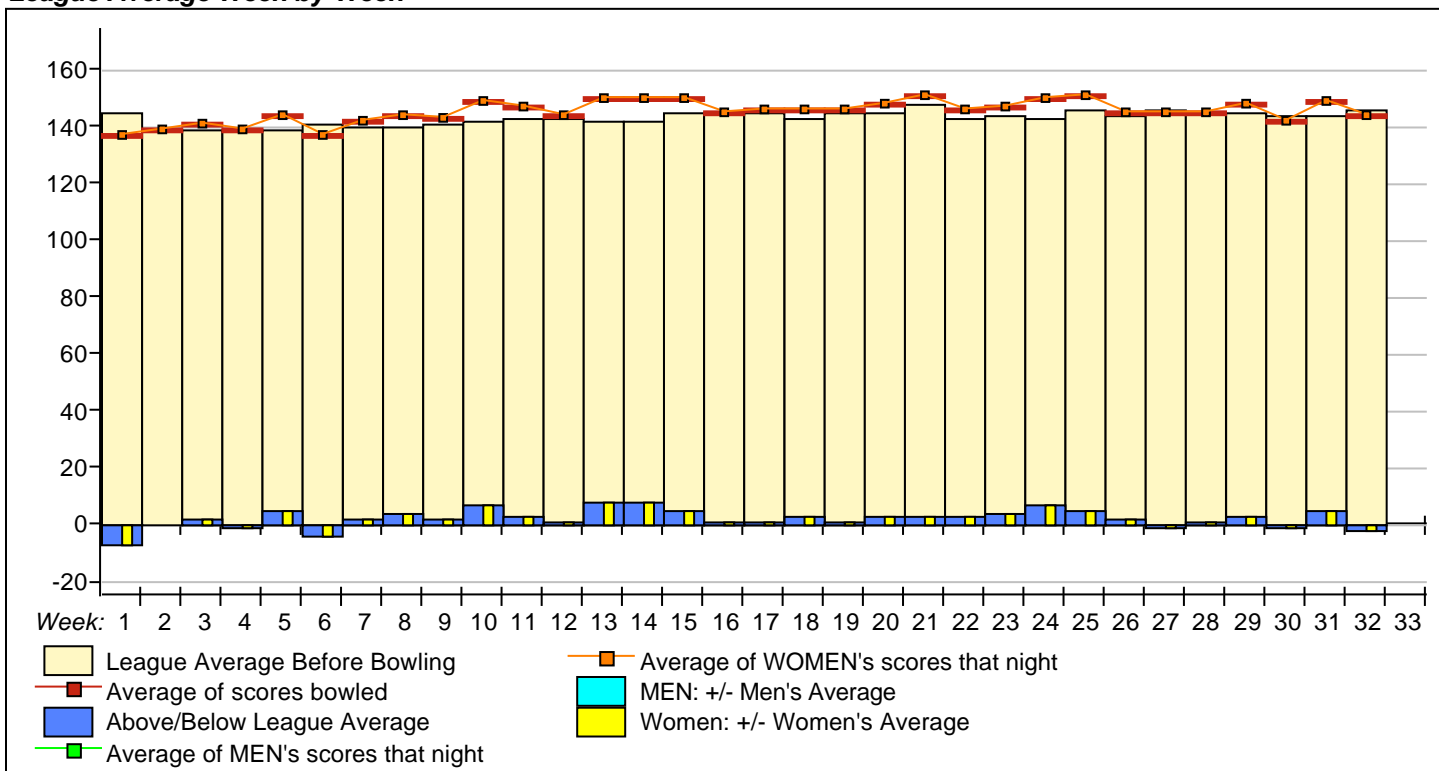

Monday 6:10 pm

Plamor Lanes

Lanes 27 - 34

USBC Certification:

League Average Week-by-Week

Team Standings

Place	Team Name	Points Won	Points Lost
1	TAYLOR'S MARKET	84	44
2	HOLIDAY INN	79	49
3	NORTHERN FILTER MEDIA	75	53
4	McDONALD'S	74	54
5	BERLIN'S PRO SHO	62	66
6	QUALITY PRESSURE	54	74
7	C & C CONTRACTORS	44	84
8	FASHION FLAIR	40	88

Lane Assignments

Today	27-28	29-30	31-32	33-34
	1-7	6-4	8-3	2-5

Season High Scores

Bowlers must have completed a minimum of 64 games to be eligible for any league award.

Scratch Game	246	SHELLY MIZELL	243	SHIRLEY ETTER	236	CHRIS SWANSON
Scratch Series	656	SHELLY MIZELL	622	JUDY HOCKE	613	CHRIS SWANSON
Handicap Game	285	JUDY HOCKE	284	SHIRLEY ETTER	282	SHELLY MIZELL
Handicap Series	764	SHELLY MIZELL	749	JENNIFER THOMPSON	738	RHONDA COOK